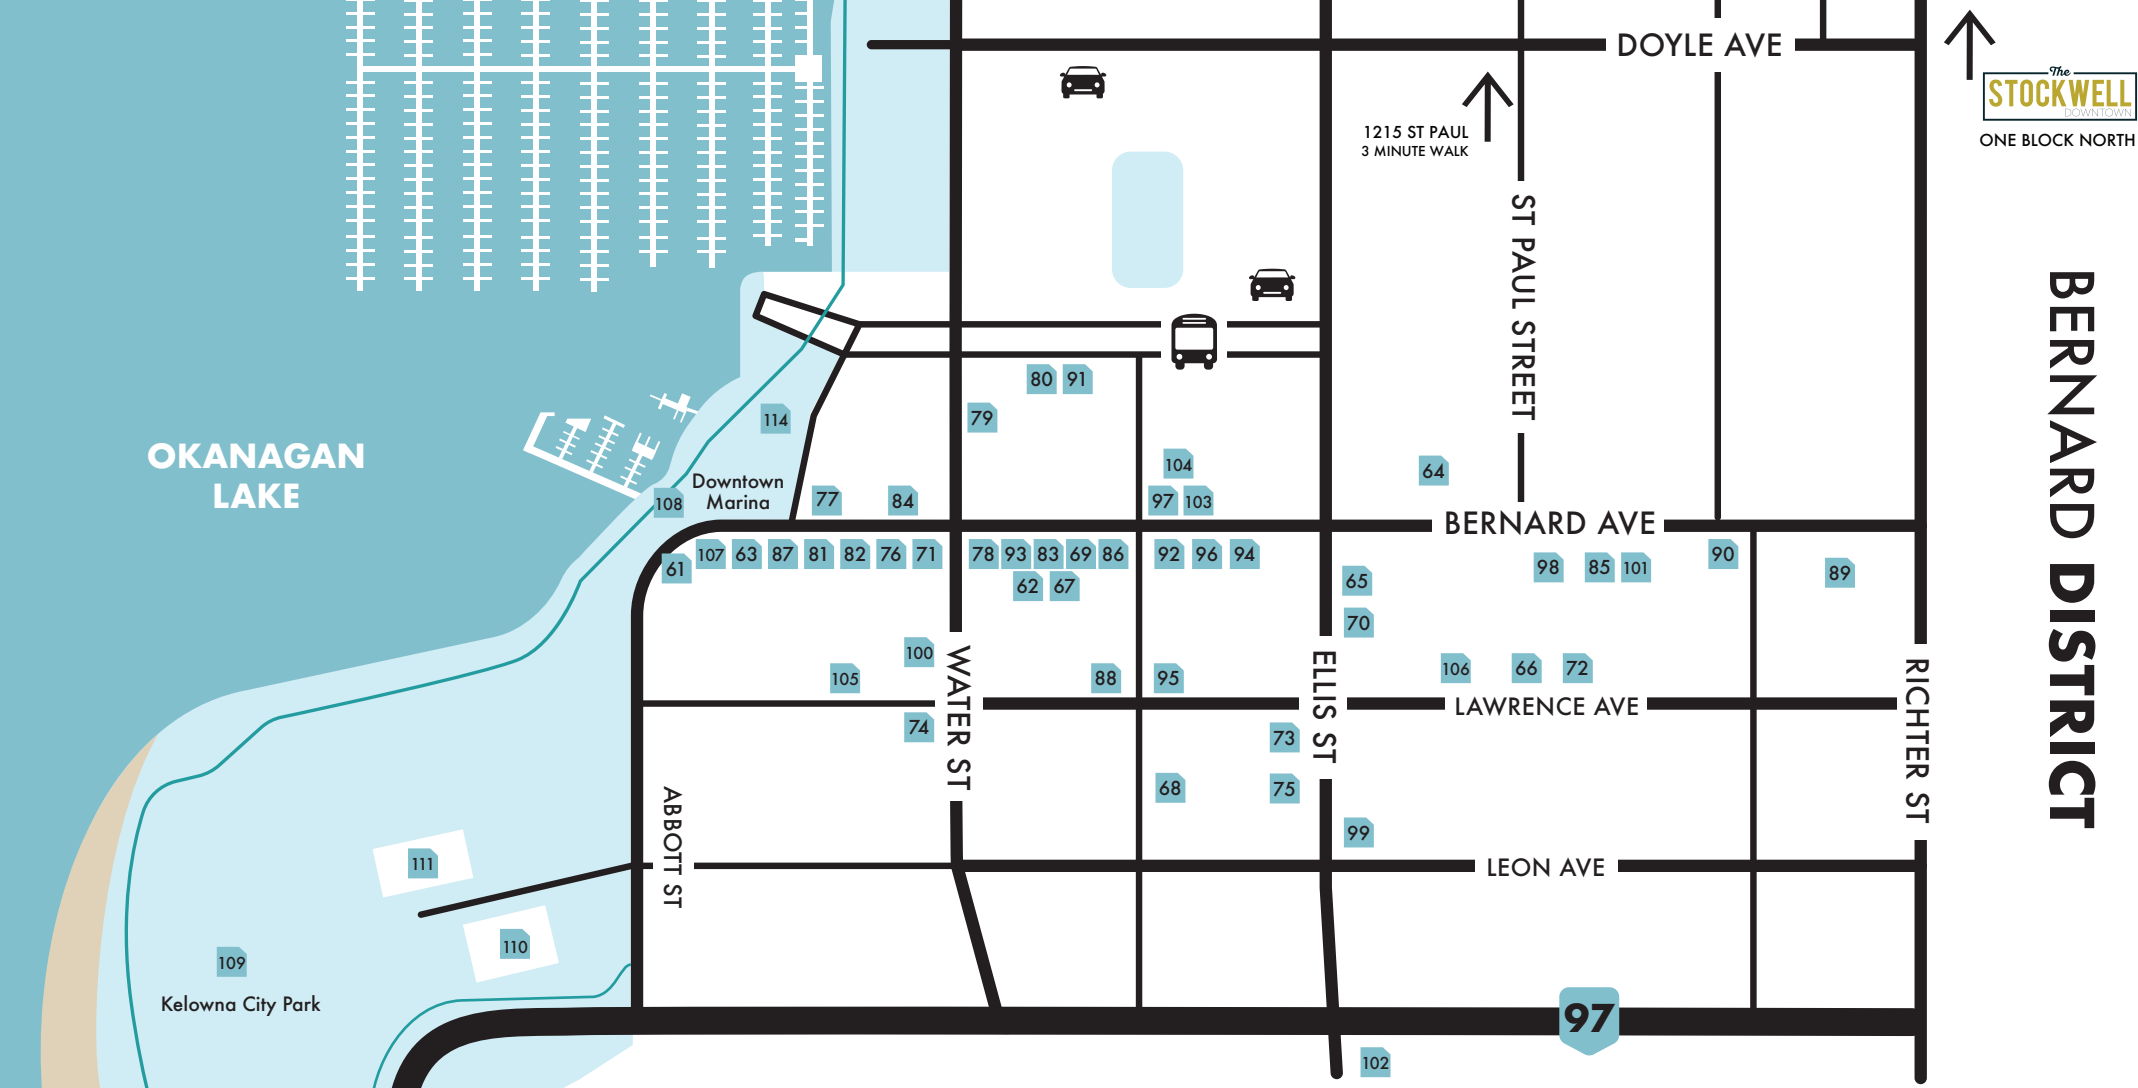

DOWNTOWN AMENITIES

WALK SCORE 92

CULTURAL DISTRICT

EAT

- 1 The Train Station Pub .1km
- 2 Central Kitchen & Bar .2km
- 3 Waterfront Wines .4km
- 4 Bouchons Bistro .4km
- 5 Nagano Sushi .3km
- 6 Oak + Cru .5km
- 7 Dawett Fine Indian Cuisine .5km
- 8 Curious Café .7km
- 9 Cactus Club .8km
- 10 El Taquero .7km
- 11 Glow Juicery .6km
- 12 Pizza Studio .5km

BERNARD DISTRICT

EAT

- 61 Earls Kitchen + Bar 1.4km
- 62 Antico Pizza Napoletana 1km
- 63 Bacaro Kitchen + Drink 1.3km
- 64 The Bohemian Cafe .85km
- 65 Dunnezies Pizza Co. 1km
- 66 Naked Café 1km
- 67 The Bread Co. 1km
- 68 Wasabi Izakaya 1.2km
- 69 Momo Sushi 1km
- 70 Mon Thong Thai 1km
- 71 Memphis Blues BBQ 1km
- 72 Mama Rosa Italian 1km
- 73 Yamas Taverna 1km
- DRINK**
- 74 Micro Bar + Bites 1.2km
- 75 Tonics Pub 1km
- 76 Fernando's Pub 1.2km
- 77 Kelly O'Bryan's 1.2km
- 78 Doc Willoughby's Pub 1.2km
- 79 Sturgeon Hall 1km
- 80 O' Flannigan's Pub 1km
- 81 CRAFT Beer Market 1.3km
- 82 Okanagan Spirits Craft Distillery 1.3km

CAFÉS

- 83 Bean Scene 1km
- 84 Bliss Bakery 1.2km
- 85 350 Bakehouse .8km
- 86 Starbucks 1km
- 87 Tim Hortons 1.3km
- 88 Pulp Fiction 1km

GROCERIES + ESSENTIALS

- 89 Safeway 1km
- 90 Shoppers Drug Mart 1km
- 91 O'Flannigan's Liquor Store 1km

SHOPS + SERVICES

- 92 Mosaic Books 1km
- 93 Alchemy Living 1km
- 94 Funktional 1km
- 95 Olive & Elle 1km
- 96 Frock & Fellow 1km
- 97 Lululemon Athletica 1km
- 98 The District Mall .8km
- 99 TD Canada Trust 1.2km
- 100 Plan B Headquarters 1.2km
- 101 Canada Post .8km
- 102 Medi-Kel Walk-in Clinic 1.3km