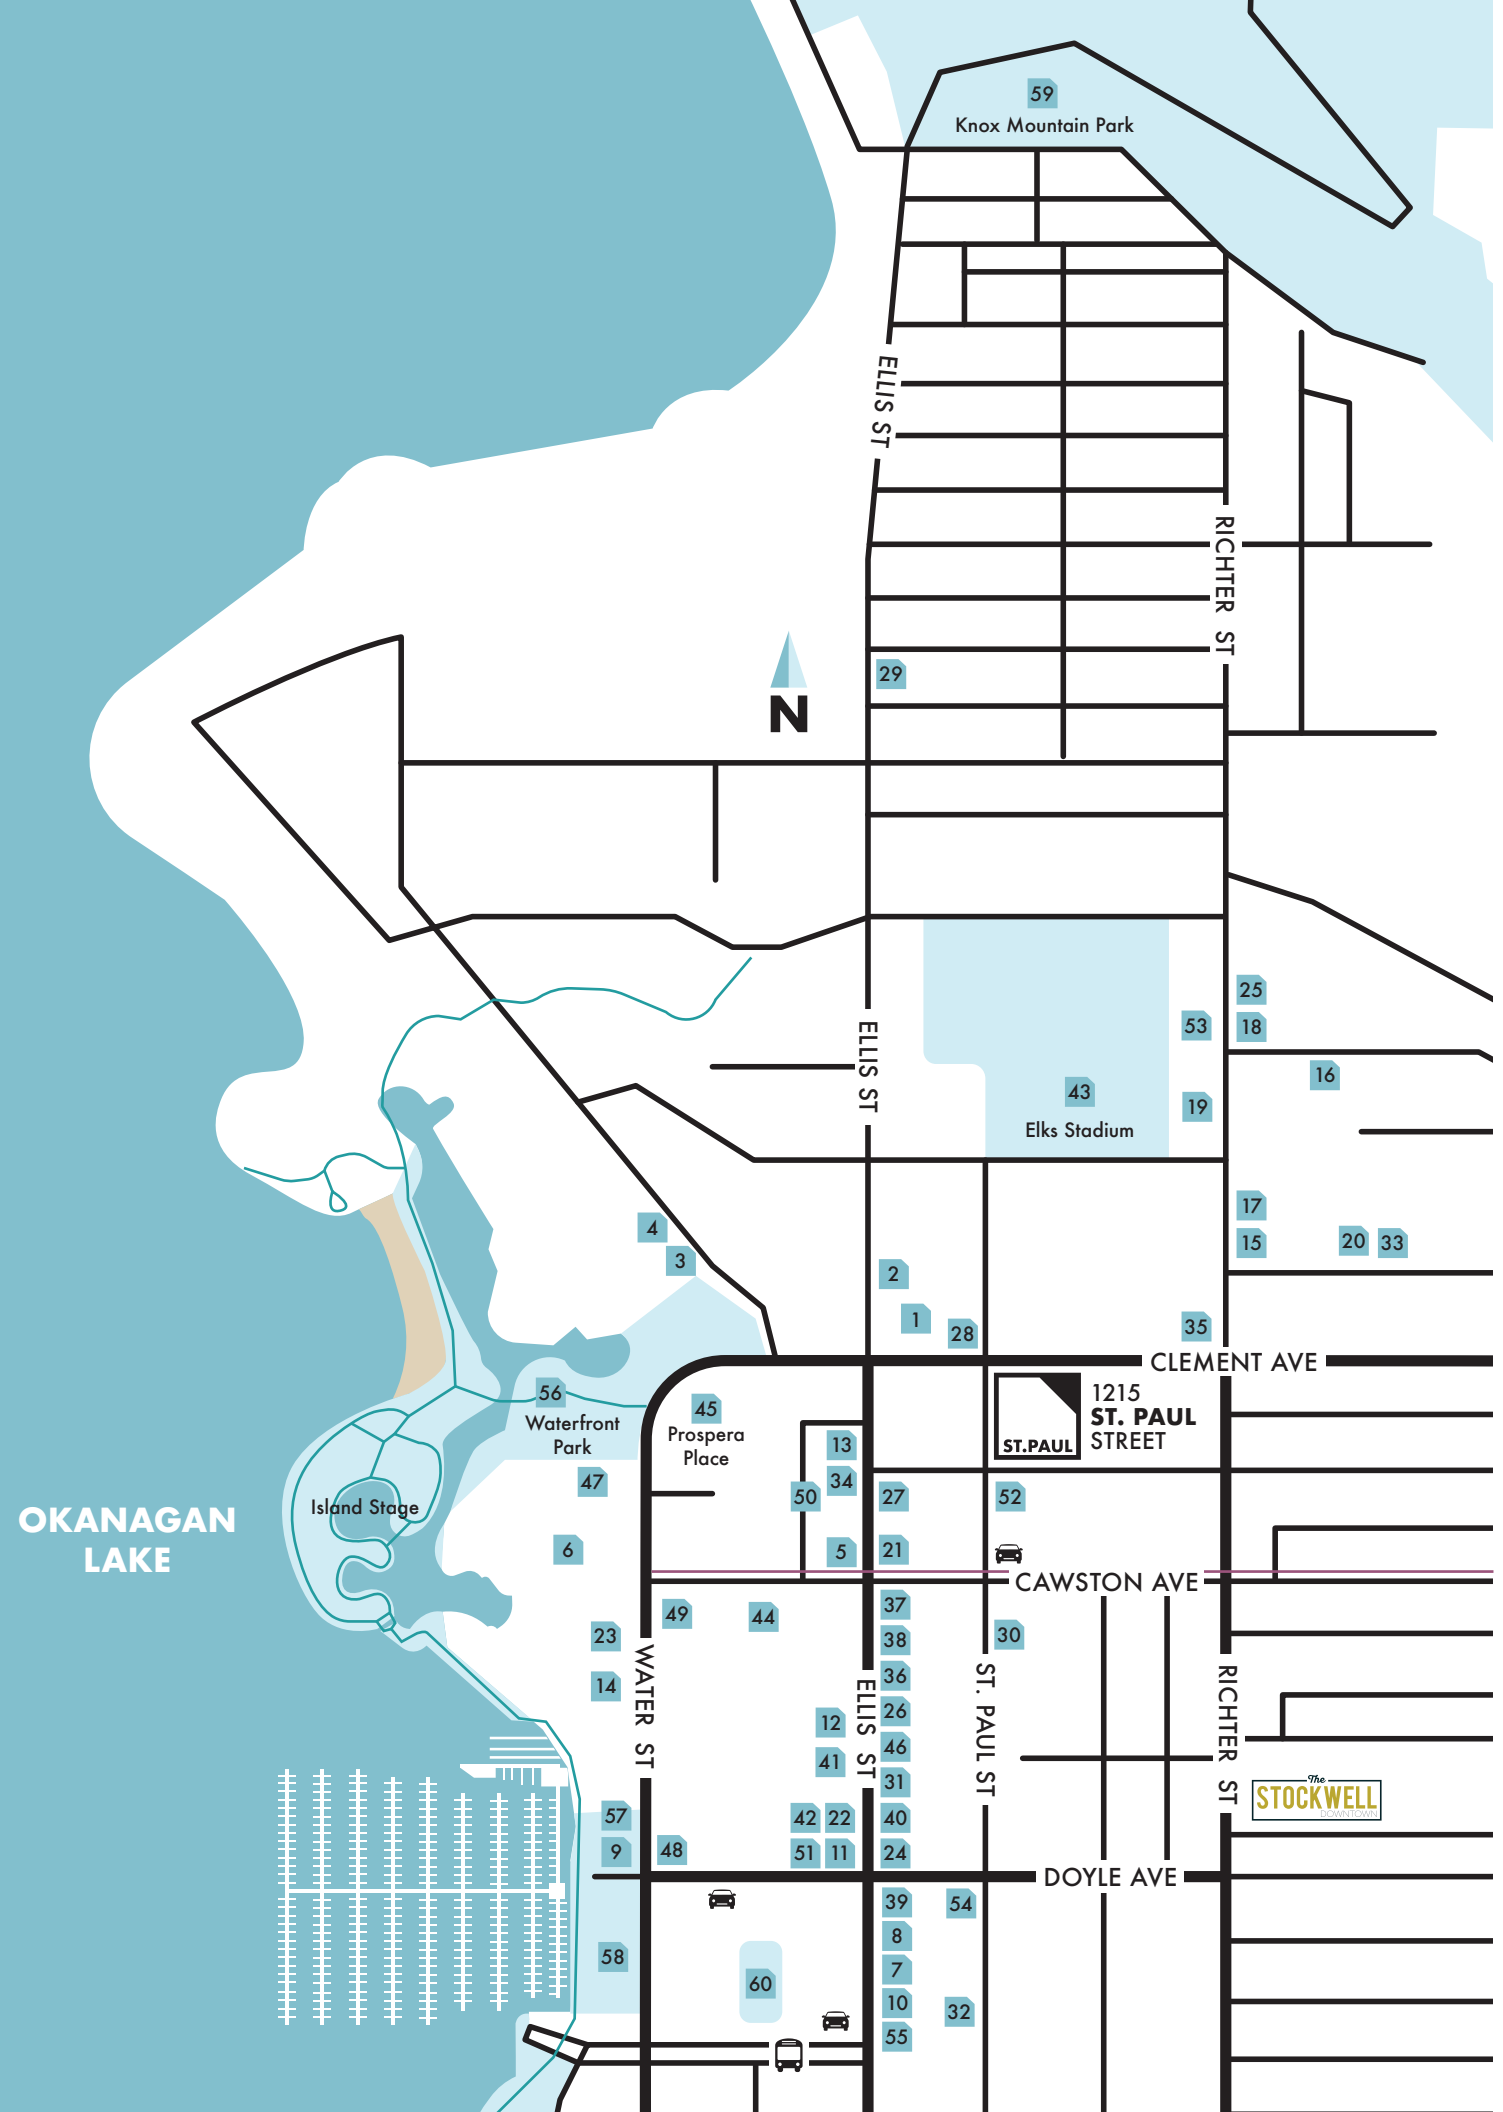

DRINK

- 13 BNA Brewing Co .2km
- 14 Tree Brewing .6km
- 15 Sandhill Wines .4km
- 16 Kettle River Brewing .7km
- 17 Calona Vineyards .5km
- 18 Vice & Virtue Brewing Co .7km
- 19 Red Bird Brewing .6km
- 20 BC Tree Fruits Cider .9km

CAFÉS

- 21 Bliss Bakery .3km
- 22 Blenz Ellis .6km
- 23 Giobean Espresso .6km
- 24 Bean Scene (North) .6km
- 25 Kootenay Coffee .7km
- 26 Bike Shop Café & Catering .5km
- 27 ChaiBaba .3km

GROCERIES + ESSENTIALS

- 28 Metro Liquor .1km
- 29 Knox Mt Market .9km
- 30 Uptown Market .2km
- 31 Natural Resources .6km
- 32 Dycks Pharmacists .7km
- 33 BC Tree Fruits Market .9km

SHOPS + SERVICES

- 34 The Lions Cyclery .25km
- 35 RCMP .3km
- 36 Underground Music .5km
- 37 Pomme Salon .4km
- 38 Georgie Girl Vintage .4km
- 39 Interior Health .5km
- 40 MORGANE Clothing .6km
- 41 Okanagan Regional Library .6km
- 42 Innovation Centre .7km

ARTS + ENTERTAINMENT

- 13 BNA Bowling .2km
- 43 Elks Stadium .3km
- 44 Rotary Centre for the Arts .3km
- 45 Prospera Place .4km
- 46 Kelowna Actors Studio .5km
- 47 Playtime Casino .5km
- 48 Kelowna Community Theatre .8km
- 49 Kelowna Art Gallery .4km

FITNESS

- 50 New Wave Fitness .3km
- 51 Solstice Yoga + Fitness .45km
- 52 Kelowna Yoga House .1km
- 53 CrossFit Okanagan .6km
- 54 Downtown YMCA .6km
- 55 Karma Yoga + Fitness .8km

PARKS + WATERFRONT

- 56 Waterfront Park .3km
- 57 Kelowna Yacht Club .7km
- 58 Stuart Park .9km
- 59 Knox Mountain Park 1.4km
- 60 Kasugai Gardens 1km

Roads
Walkways
Cawston Bike Path
OGO Car Share
Queensway Transit Exchange

The developer reserves the right to make changes and modifications to the information contained herein. Prices and availability are subject to change without notice. This is not an offer for sale. Such an offering can only be made with a disclosure statement. E.&O.E.